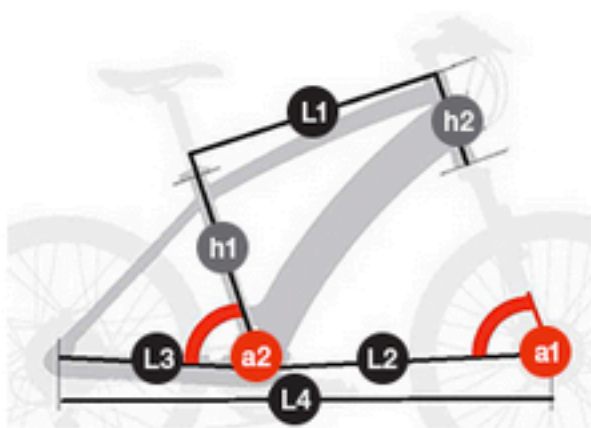

## TECHNOLOGY

Neo Full Suspension

Rock Shox XC32 120mm

Shimano XT 10SP

Shimano 175mm

Swchalbe Rapid ROB 26 x 2.25"

Shimano

48 lbs.

Size	H1	H2	L1	L2
M	460	195	578	678
L3	L4	A1	A2	Total
450	1.122	70	73	1.772